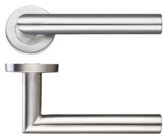

AIZ900

Lever set stainless steel
BS EN 1634-1,
FD30 & FD60

AIN387

Din Latch stainless steel
BS EN 12209:2003 Grade 3,
FD30 & FD60

AIL466

Hinges stainless steel
BS EN 1935 Grade 13,
Certifire CF336,
FD30 & FD60

1

Lever
with
Latch set

AIZ900

Lever set stainless steel
BS EN 1634-1,
FD30 & FD60

AIN387

Din Latch stainless steel
BS EN 12209:2003 Grade 3,
FD30 & FD60

AIL466

Hinges stainless steel
BS EN 1935 Grade 13,
Certifire CF336,
FD30 & FD60

AIK434

Door closer radius stainless
steel cover BS EN 1154,
BS EN 1634
FD30, FD60 & FD120

2

Lever
with Latch
& Closer

AIZ900

Lever set stainless steel
BS EN 1634-1,
FD30 & FD60

AIN381

Din Euro Lock case stainless
steel forend and keep
BS EN 12209:2003 Grade 3,
FD30 & FD60