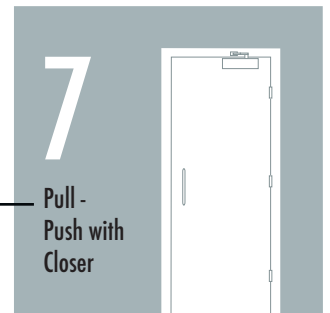

B

C

D

E

Lever options
doors 1 2 3 4 5 6