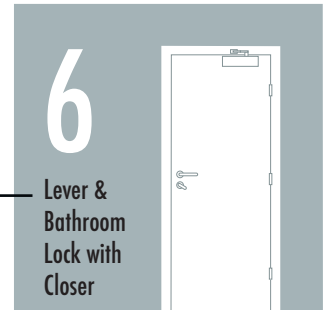

B

C

D

E

Lever options
doors 1 2 3 4 5 6